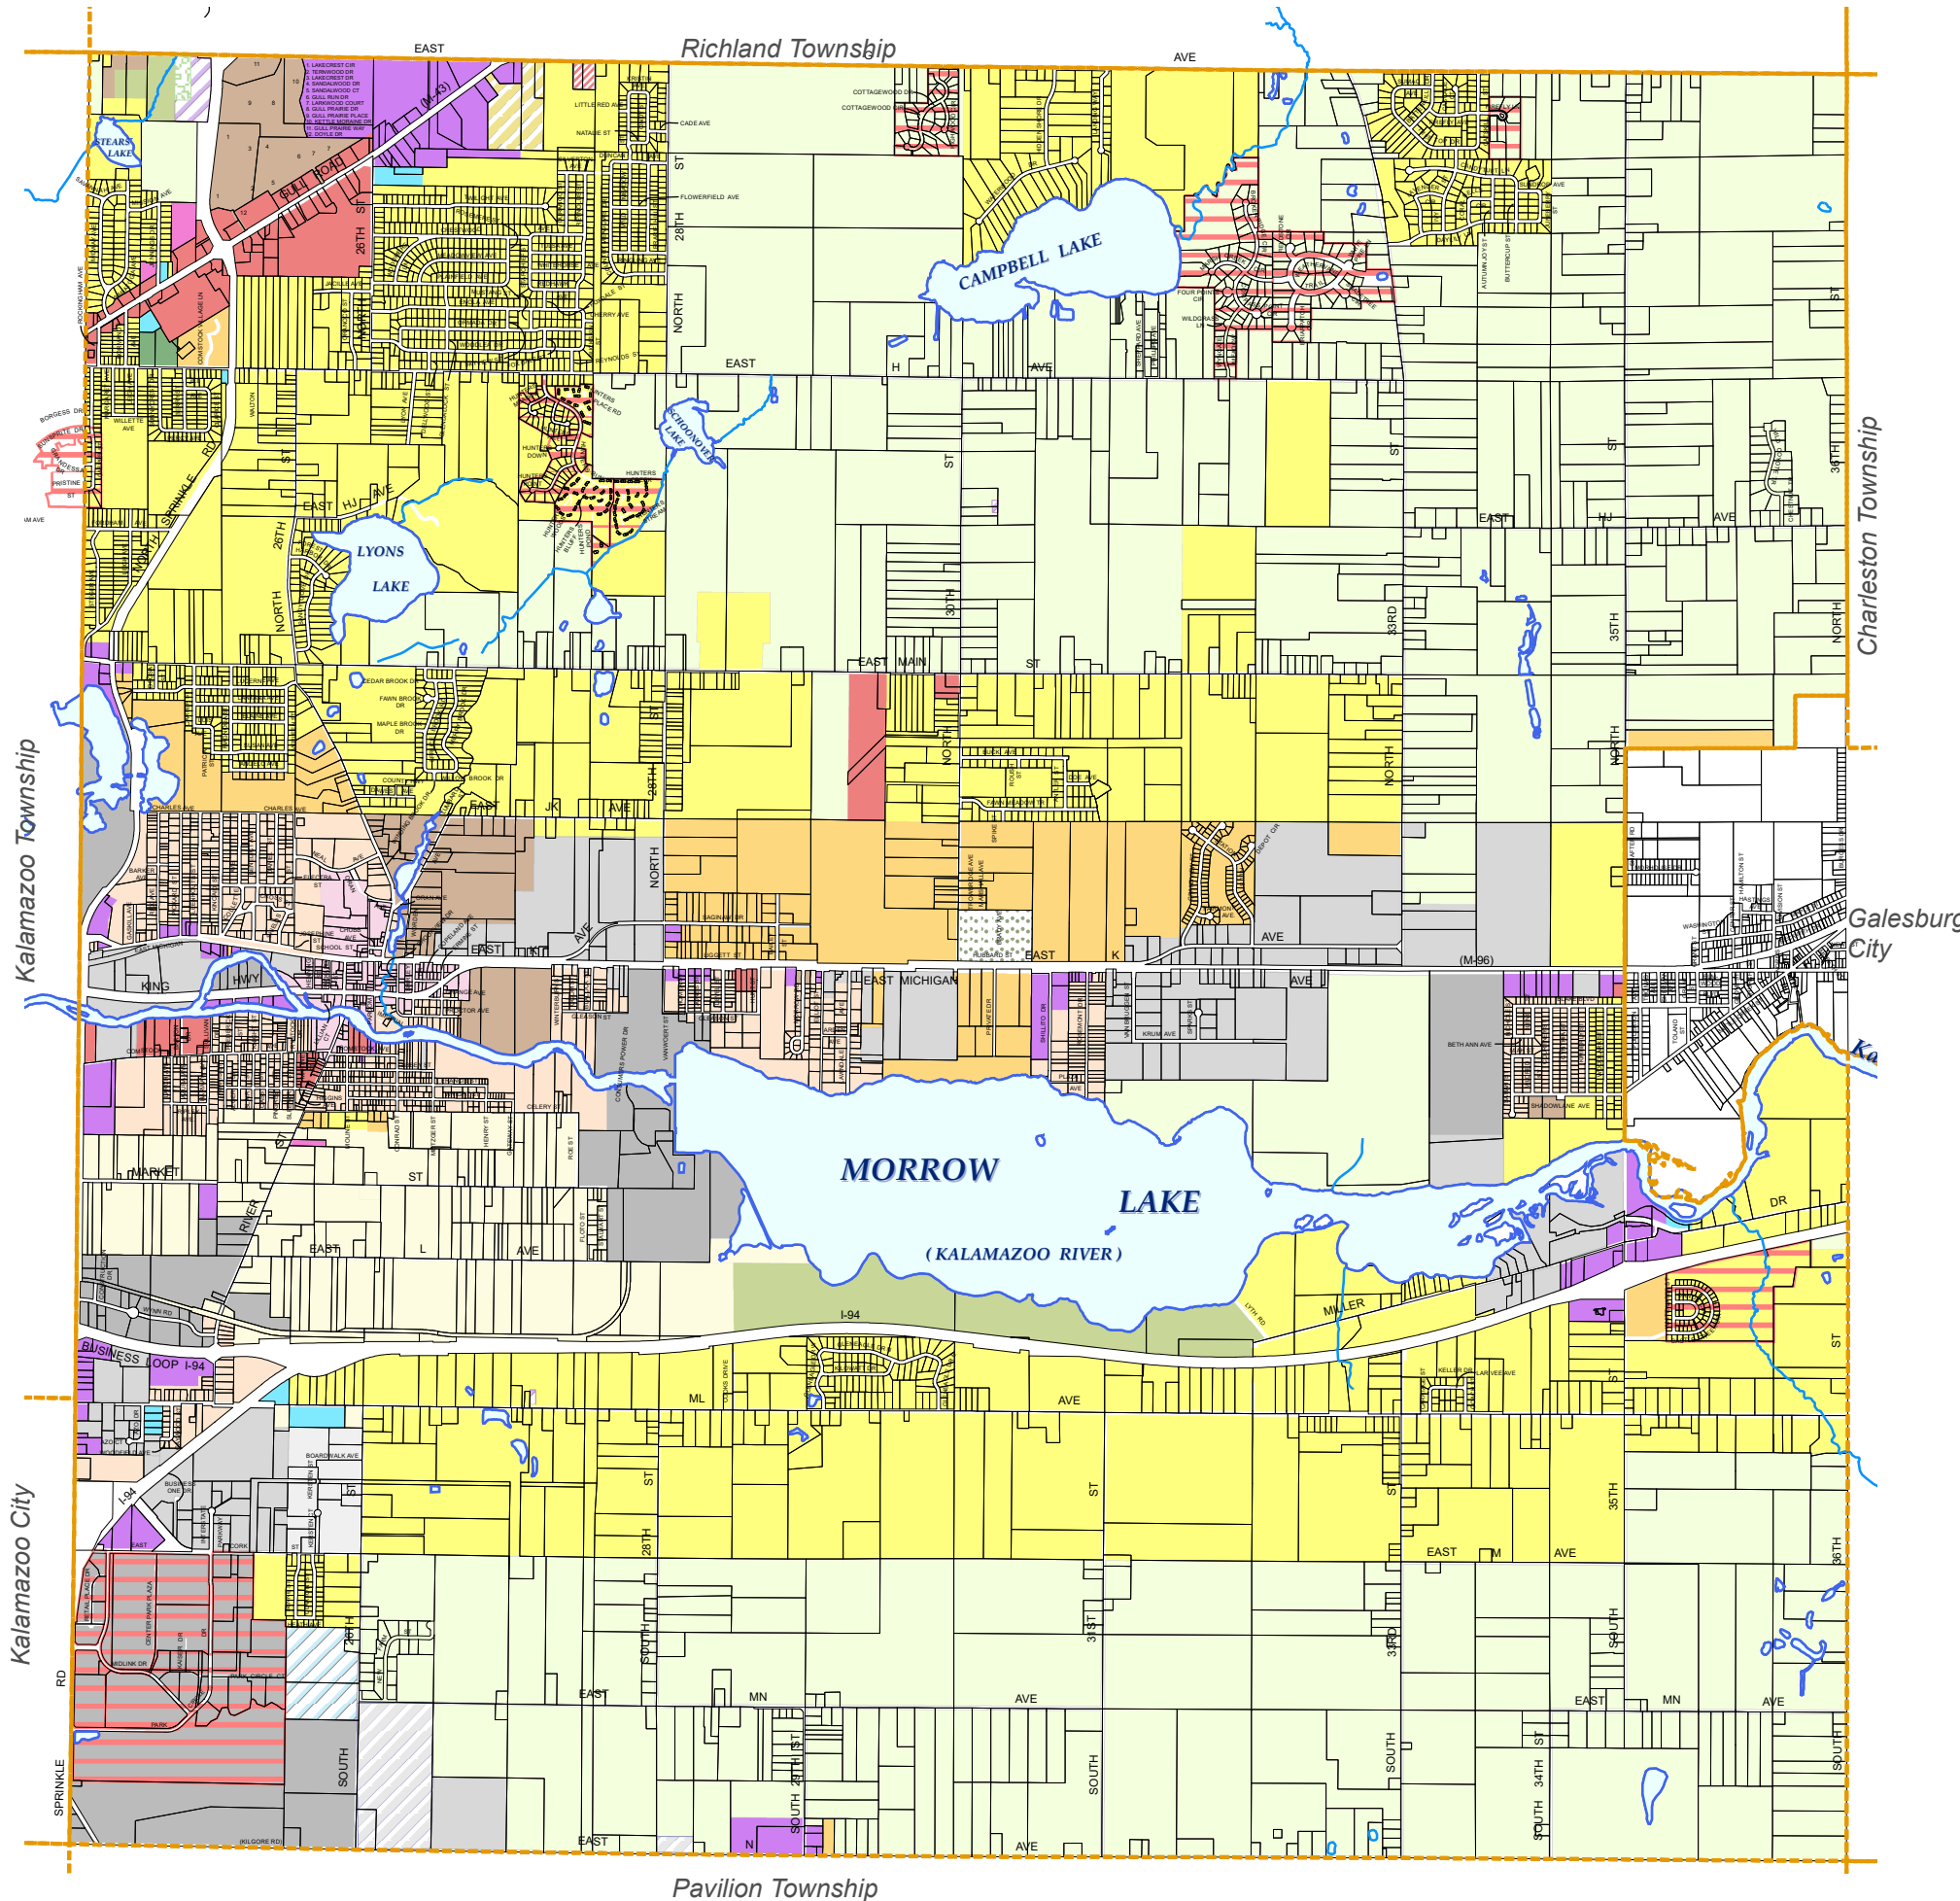

Comstock Charter Township ZONING MAP

Last Revision Per Ordinance 536 Adopted March 18, 2024

Legend

- AGR AGRICULTURAL RESIDENTIAL DISTRICT
- A-H AGRICULTURAL-HORTICULTURAL DISTRICT
- R-1A SINGLE FAMILY DISTRICT
- R-1B SINGLE FAMILY DISTRICT
- R-1C CLUSTER HOUSING DISTRICT
- RM MULTIPLE FAMILY RESIDENTIAL DISTRICT
- RM_C MULTIPLE FAMILY RESIDENTIAL_CONDITIONAL
- RMH MOBILE HOME PARK DISTRICT
- RSM SENIOR CITIZENS MULTIPLE STORY RESIDENTIAL DISTRICT
- O-1 OFFICE DISTRICT
- OW OPEN WETLANDS DISTRICT
- OW_C OPEN WETLANDS CONDITIONAL
- CC COMSTOCK CENTER
- B-1 NEIGHBORHOOD BUSINESS DISTRICT
- B-2 COMMUNITY BUSINESS DISTRICT
- B-2_C COMMUNITY BUSINESS_CONDITIONAL
- B-3 GENERAL BUSINESS DISTRICT
- B-3_C GENERAL BUSINESS_CONDITIONAL
- LD RESTRICTED INDUSTRIAL DISTRICT
- LM LIGHT MANUFACTURING DISTRICT
- M MANUFACTURING DISTRICT
- LM_C LIGHT MANUFACTURING_CONDITIONAL
- M_C MANUFACTURING_CONDITIONAL
- PUD - PLANNED UNIT DEVELOPMENTS

Map Prepared March 2024