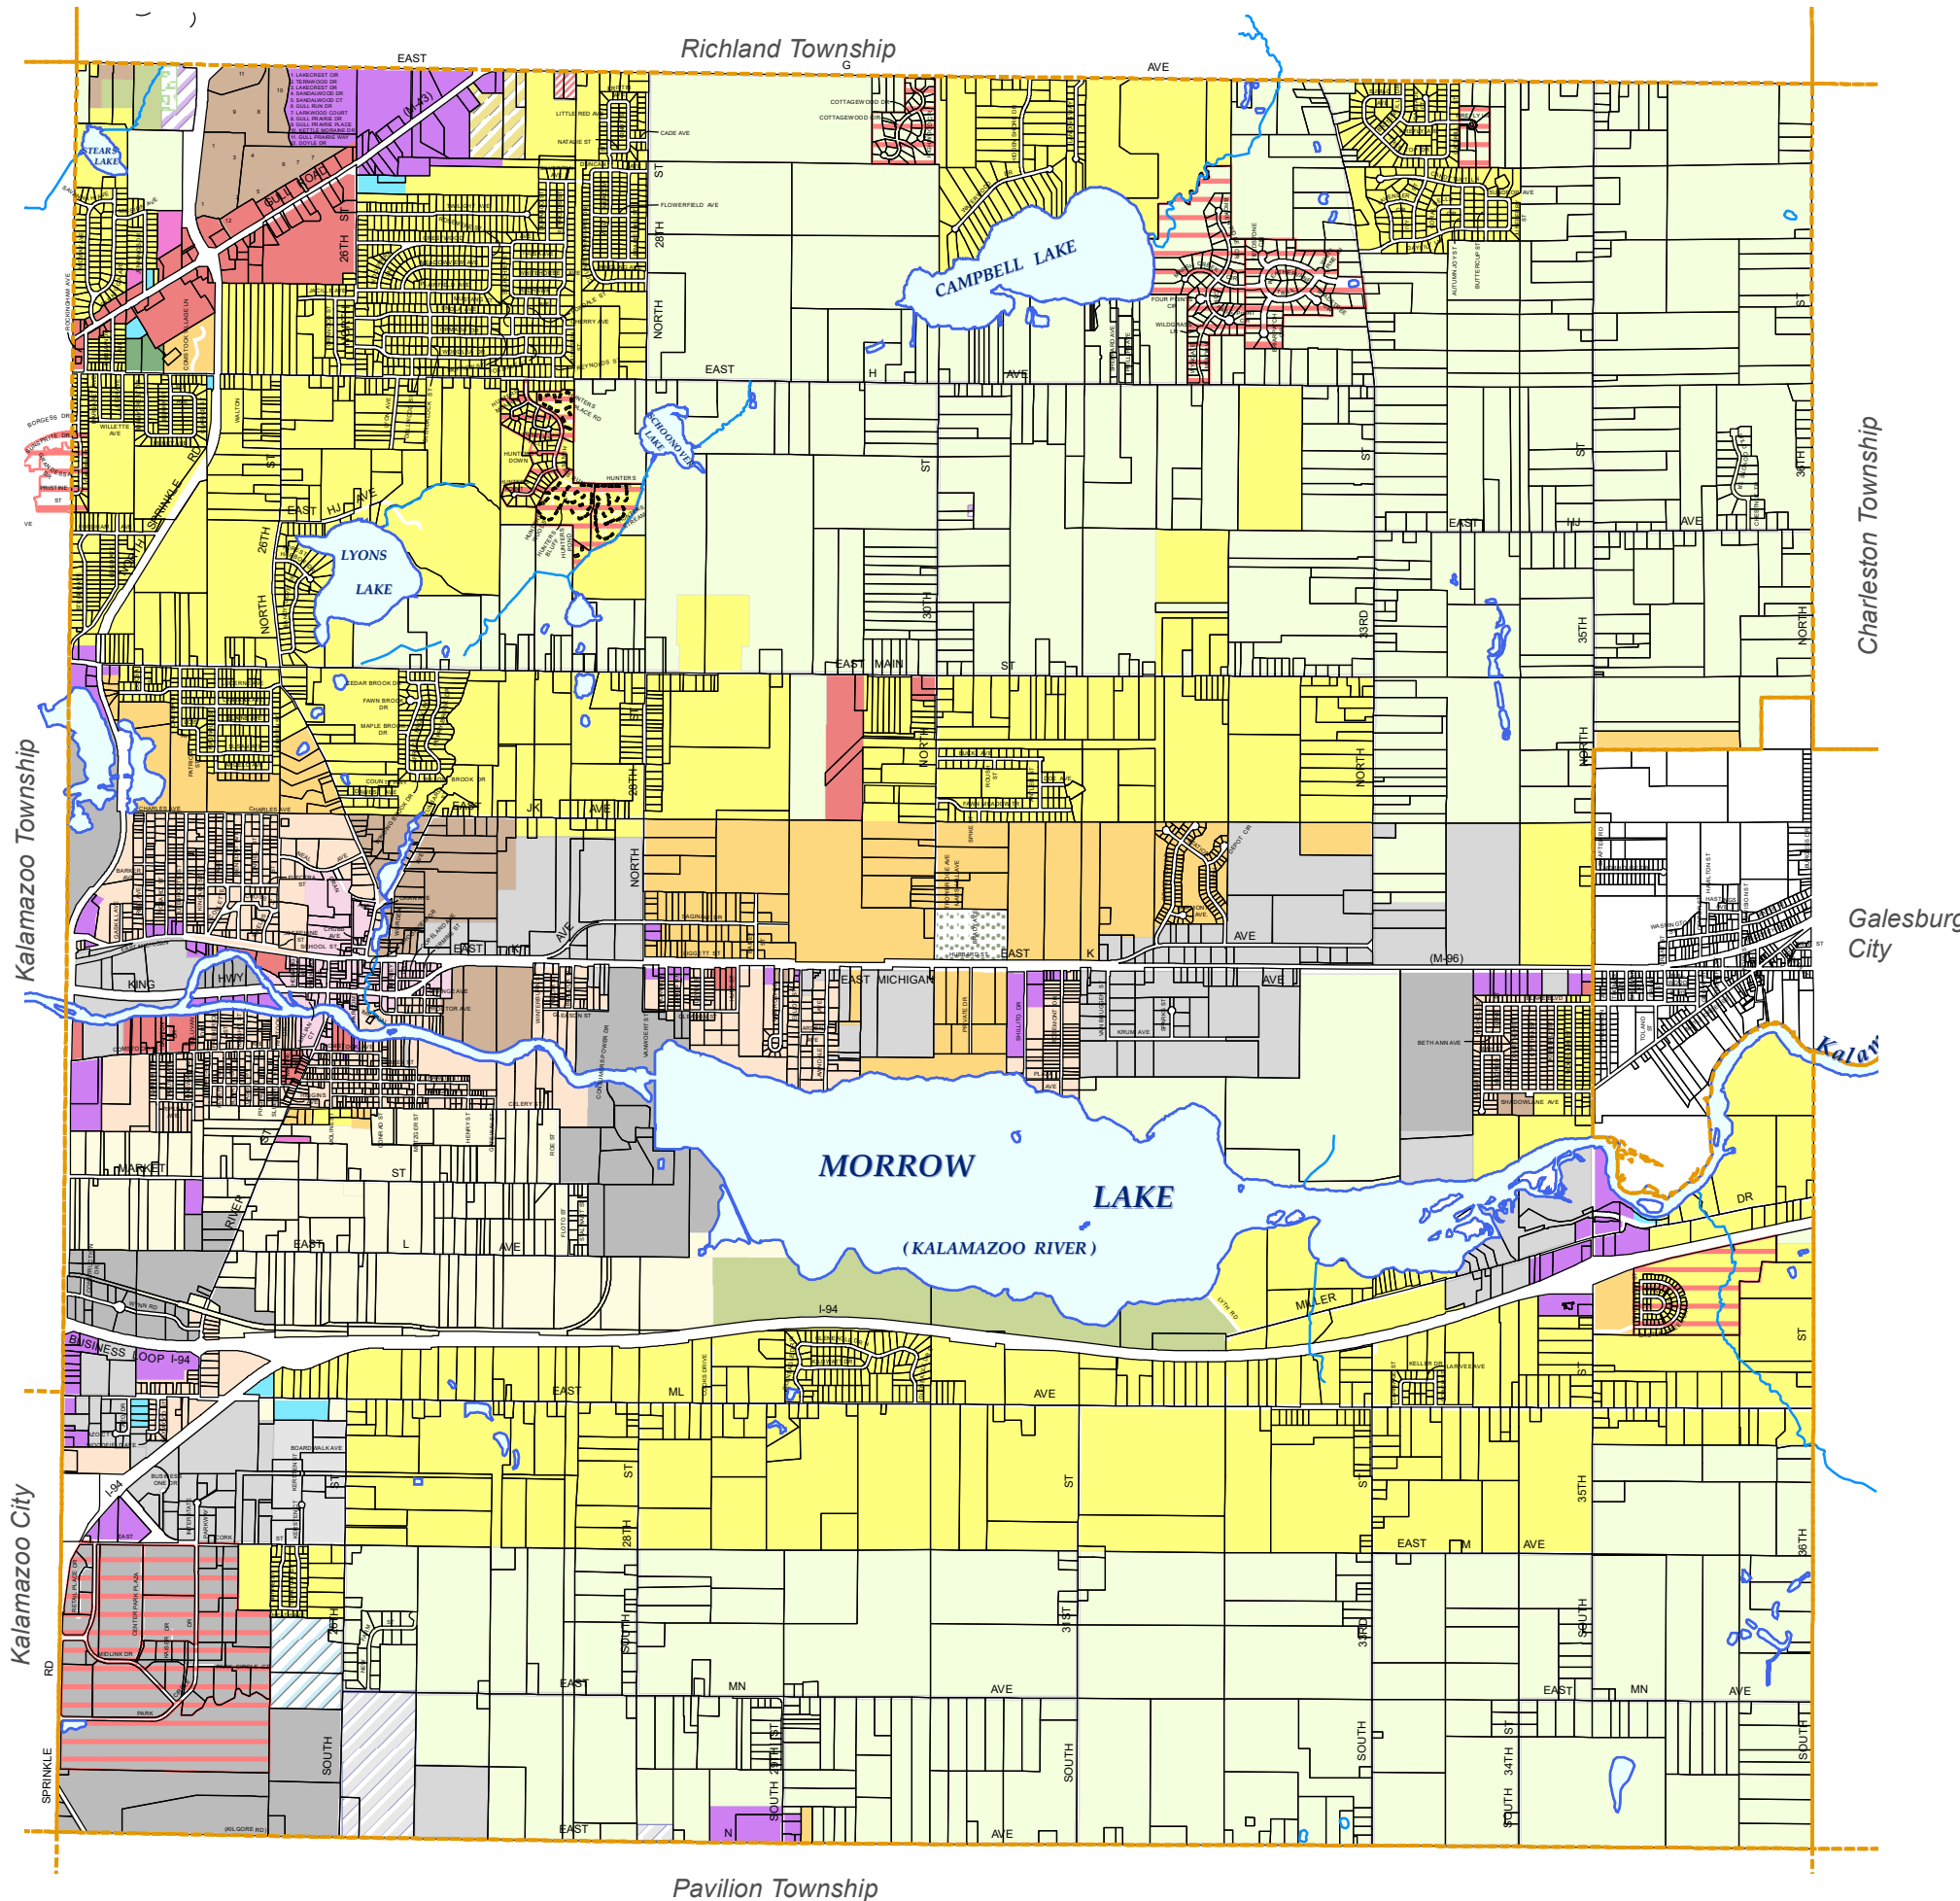

Comstock Charter Township ZONING MAP

Last Revision Per Ordinance 534 Adopted September 18, 2023

Legend

- AGR AGRICULTURAL RESIDENTIAL DISTRICT
- A-H AGRICULTURAL-HORTICULTURAL DISTRICT
- R-1A SINGLE FAMILY DISTRICT
- R-1B SINGLE FAMILY DISTRICT
- R-1C CLUSTER HOUSING DISTRICT
- RM MULTIPLE FAMILY RESIDENTIAL DISTRICT
- RM_C MULTIPLE FAMILY RESIDENTIAL_CONDITIONAL
- RMH MOBILE HOME PARK DISTRICT
- RSM SENIOR CITIZENS MULTIPLE STORY RESIDENTIAL DISTRICT
- O-1 OFFICE DISTRICT
- OW OPEN WETLANDS DISTRICT
- OW_C OPEN WETLANDS CONDITIONAL
- CC COMSTOCK CENTER
- B-1 NEIGHBORHOOD BUSINESS DISTRICT
- B-2 COMMUNITY BUSINESS DISTRICT
- B-2_C COMMUNITY BUSINESS_CONDITIONAL
- B-3 GENERAL BUSINESS DISTRICT
- B-3_C GENERAL BUSINESS_CONDITIONAL
- LD RESTRICTED INDUSTRIAL DISTRICT
- LM LIGHT MANUFACTURING DISTRICT
- M MANUFACTURING DISTRICT
- LM_C LIGHT MANUFACTURING_CONDITIONAL
- M_C MANUFACTURING_CONDITIONAL
- PUD - PLANNED UNIT DEVELOPMENTS

Map Prepared September 2023