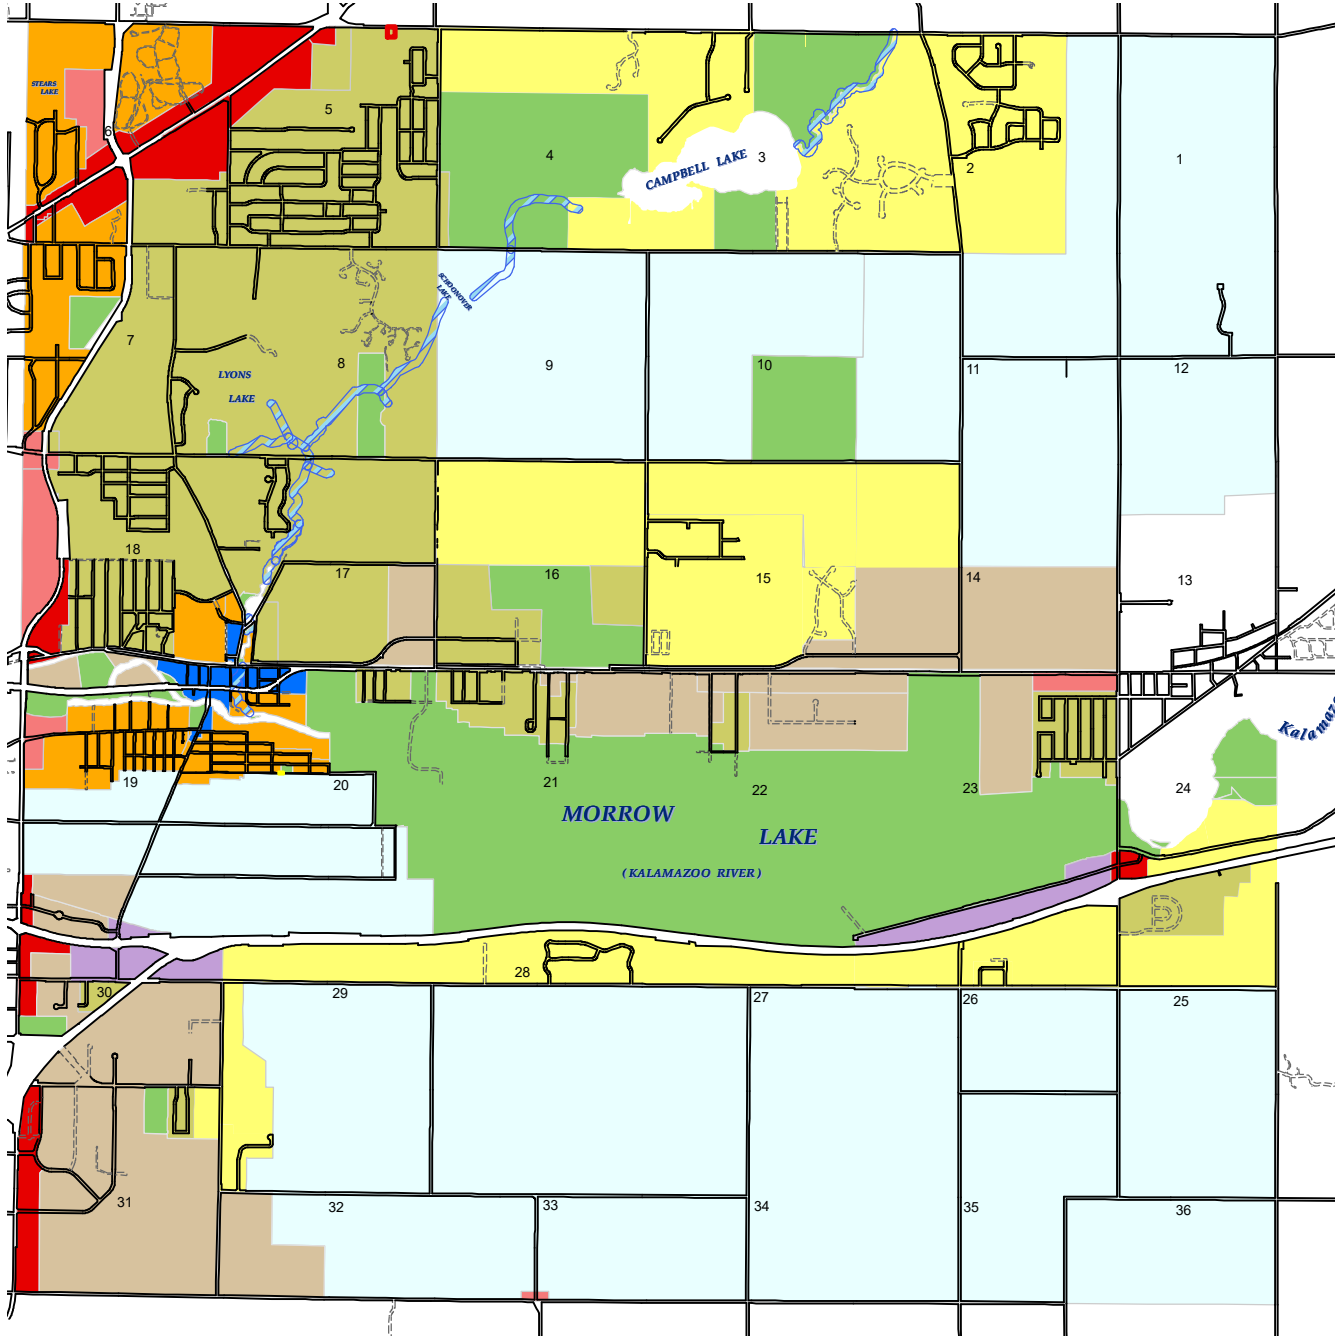

FUTURE LAND USE MAP

Charter Township of Comstock

Legend

Future Land Use

- | | | |
|----------------------------------------------------------------------------------------------------------|---------------------------------------------------------------------------------------------------------|--------------------------------------------------------------------------------------------------------------|
|  Agriculture |  Core Residential |  Transitional Industrial |
|  Suburban Residential |  Town Center |  General Industrial |
|  Compact Residential |  Corridor Commercial |  Parks and Open Space |
| | |  Comstock Creek Overlay |