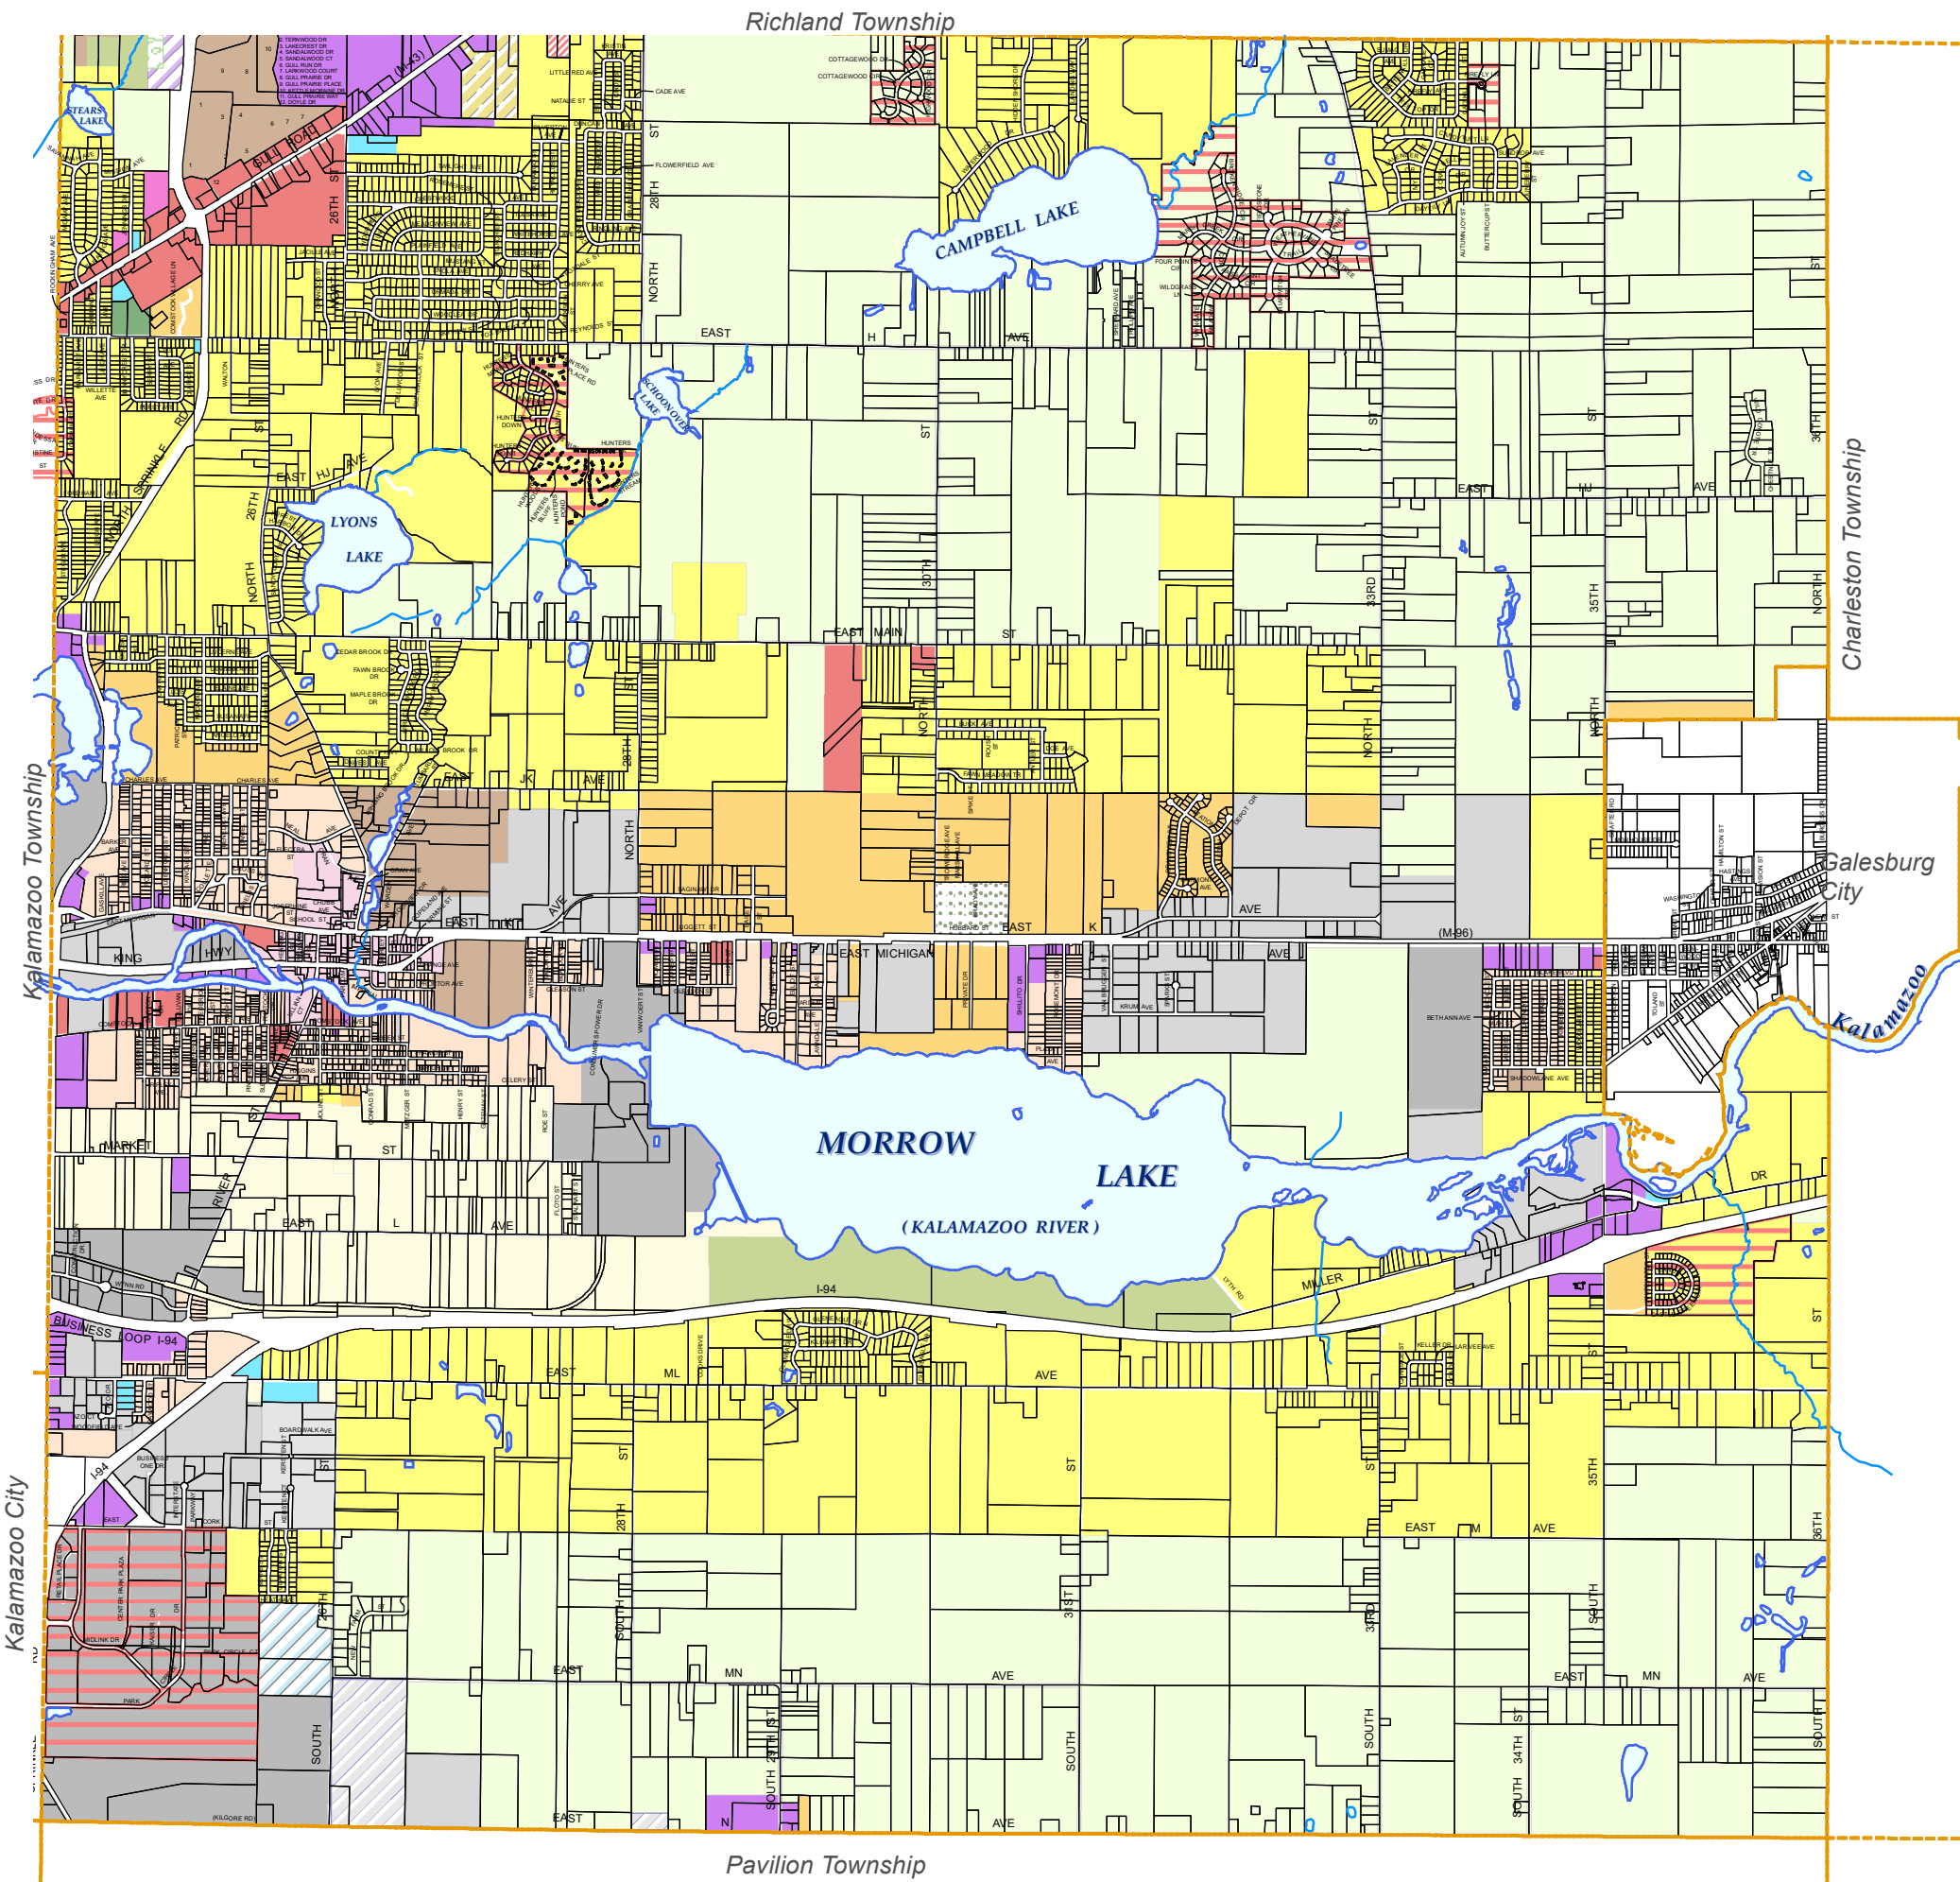

Comstock Charter Township ZONING MAP

Last Revision Per Ordinance 534 Adopted September 18, 2023

Legend

- AGR AGRICULTURAL RESIDENTIAL DISTRICT
- A-H AGRICULTURAL-HORTICULTURAL DISTRICT
- R-1A SINGLE FAMILY DISTRICT
- R-1B SINGLE FAMILY DISTRICT
- R-1C CLUSTER HOUSING DISTRICT
- RM MULTIPLE FAMILY RESIDENTIAL DISTRICT
- RM_C MULTIPLE FAMILY RESIDENTIAL_CONDITIONAL
- RMH MOBILE HOME PARK DISTRICT
- RSM SENIOR CITIZENS MULTIPLE STORY RESIDENTIAL DISTRICT
- O-1 OFFICE DISTRICT
- OW OPEN WETLANDS DISTRICT
- OW_C OPEN WETLANDS CONDITIONAL
- CC COMSTOCK CENTER
- B-1 NEIGHBORHOOD BUSINESS DISTRICT
- B-2 COMMUNITY BUSINESS DISTRICT
- B-2_C COMMUNITY BUSINESS_CONDITIONAL
- B-3 GENERAL BUSINESS DISTRICT
- B-3_C GENERAL BUSINESS_CONDITIONAL
- LD RESTRICTED INDUSTRIAL DISTRICT
- LM LIGHT MANUFACTURING DISTRICT
- M MANUFACTURING DISTRICT
- LM_C LIGHT MANUFACTURING_CONDITIONAL
- M_C MANUFACTURING_CONDITIONAL
- PUD - PLANNED UNIT DEVELOPMENTS

Map Prepared September 2023