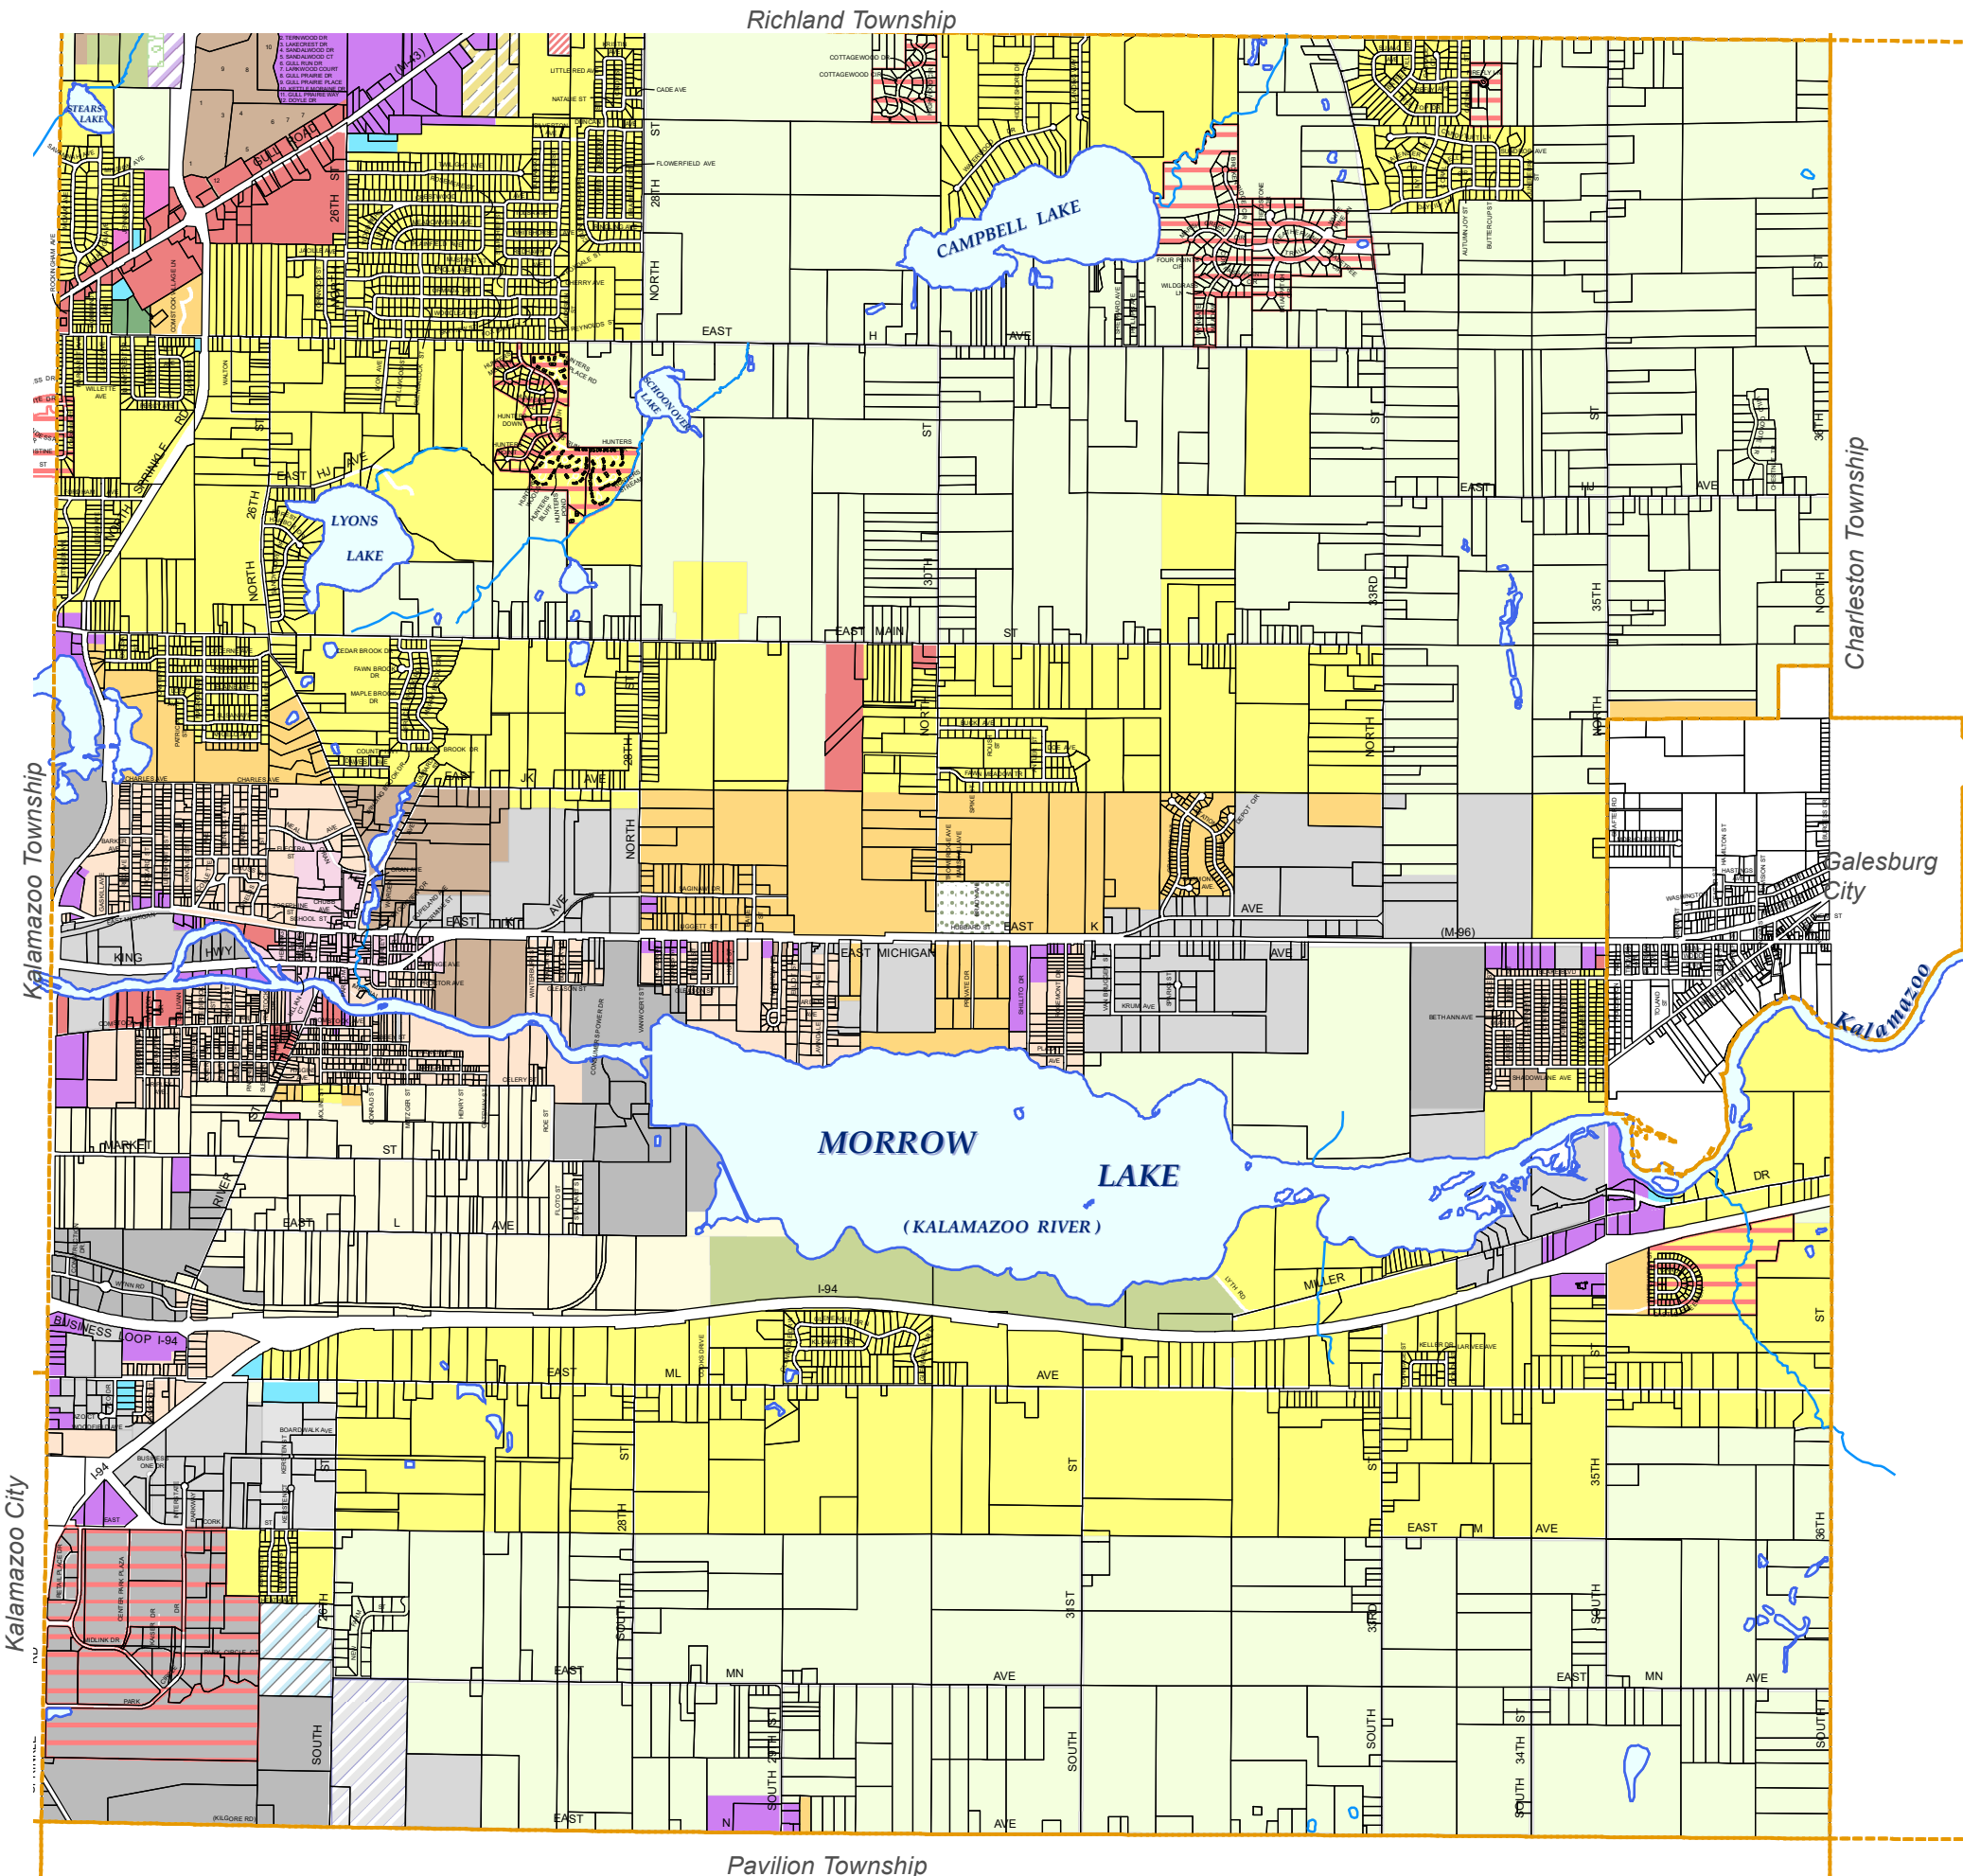

Comstock Charter Township ZONING MAP

Last Revision Per Ordinance 530 Adopted December 5, 2022

Legend

- AGR AGRICULTURAL RESIDENTIAL DISTRICT
- A-H AGRICULTURAL-HORTICULTURAL DISTRICT
- R-1A SINGLE FAMILY DISTRICT
- R-1B SINGLE FAMILY DISTRICT
- R-1C CLUSTER HOUSING DISTRICT
- RM MULTIPLE FAMILY RESIDENTIAL DISTRICT
- RM_C MULTIPLE FAMILY RESIDENTIAL_CONDITIONAL
- RMH MOBILE HOME PARK DISTRICT
- RSM SENIOR CITIZENS MULTIPLE STORY RESIDENTIAL DISTRICT
- O-1 OFFICE DISTRICT
- OW OPEN WETLANDS DISTRICT
- OW_C OPEN WETLANDS CONDITIONAL
- CC COMSTOCK CENTER
- B-1 NEIGHBORHOOD BUSINESS DISTRICT
- B-2 COMMUNITY BUSINESS DISTRICT
- B-2_C COMMUNITY BUSINESS_CONDITIONAL
- B-3 GENERAL BUSINESS DISTRICT
- B-3_C GENERAL BUSINESS_CONDITIONAL
- LD RESTRICTED INDUSTRIAL DISTRICT
- LM LIGHT MANUFACTURING DISTRICT
- M MANUFACTURING DISTRICT
- LM_C LIGHT MANUFACTURING_CONDITIONAL
- M_C MANUFACTURING_CONDITIONAL
- PUD - PLANNED UNIT DEVELOPMENTS

Map Prepared January 2023